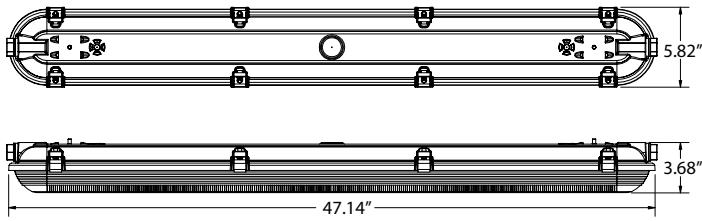

DIMENSIONS

Parking Garage Lens Dimensions