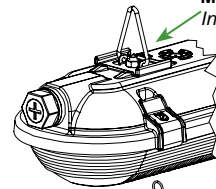

Mounting Hook/Bracket
Included with HKIT Option

Suspension Kit (SKIT)