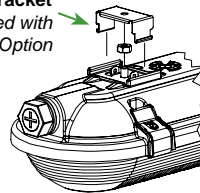

Low Profile Frosted (LPF)

PLUG OPTIONS

Aluminum Plug (ALP)
STANDARD

White Dry Location Plug (WDP)

White Rubber Plug (WRP)

MOUNTING BRACKET OPTIONS

Strap Bracket (STPB)
STANDARD

Surface Mount
Assembly/Bracket
Included with
HKIT Option