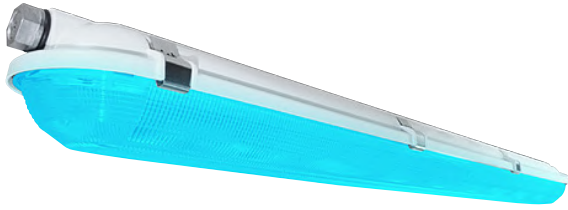

High Abuse Linear Collection RGBW E904

Vapor-Tite — WiZ Pro Wi-Fi Enabled / RGBW Color Tunable Linear Luminaire

order example:

RW-E904-STPB-PGP-UNV-WHT

SERIES

RW-E904 RGBW E904 4-Foot Color Tuning Luminaire

MOUNTING (See Page 2 for Diagrams)

STPB Stainless Steel Strap Brackets (2-Pack)

– STPB is Included Standard

HKIT Hardware Kit

– Includes: Mounting Hook / Surface Mnt Bracket
Mounting Bracket / Hex Nut / Lock Wash

SKIT Suspension Kit

– Includes: 2pc Gripper Assembly / 10ft Cable

PEND Two Stem Pendant Mount - 12" Standard

LENS TYPE

PGP Parking Garage Polycarbonate Lens (3¾" Depth)

PGA Parking Garage Acrylic Lens (3¾" Depth)

ALP Die-Cast Aluminum Fitting Plug for ½" Rigid Conduit

– ALP is Included Standard

WDP White Dry Location Plug

WRP White Rubber Plug

ACCESSORY OPTIONS

Order As A Separate Line

REMT0030 Remote for WiZ WiFi Control System