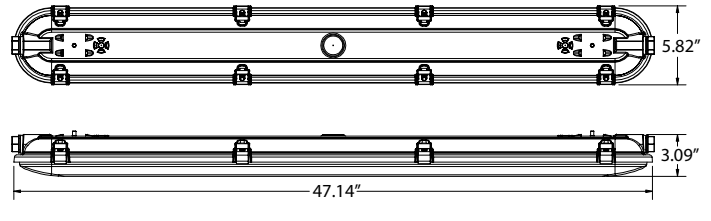

DIMENSIONS

Parking Garage Lens Dimensions

Low Profile Lens Dimensions

LENS TYPE

Parking Garage Polycarbonate (PGP)

Parking Garage Acrylic (PGA)

Parking Garage Frosted (PGF)

Low Profile Acrylic (LPA)